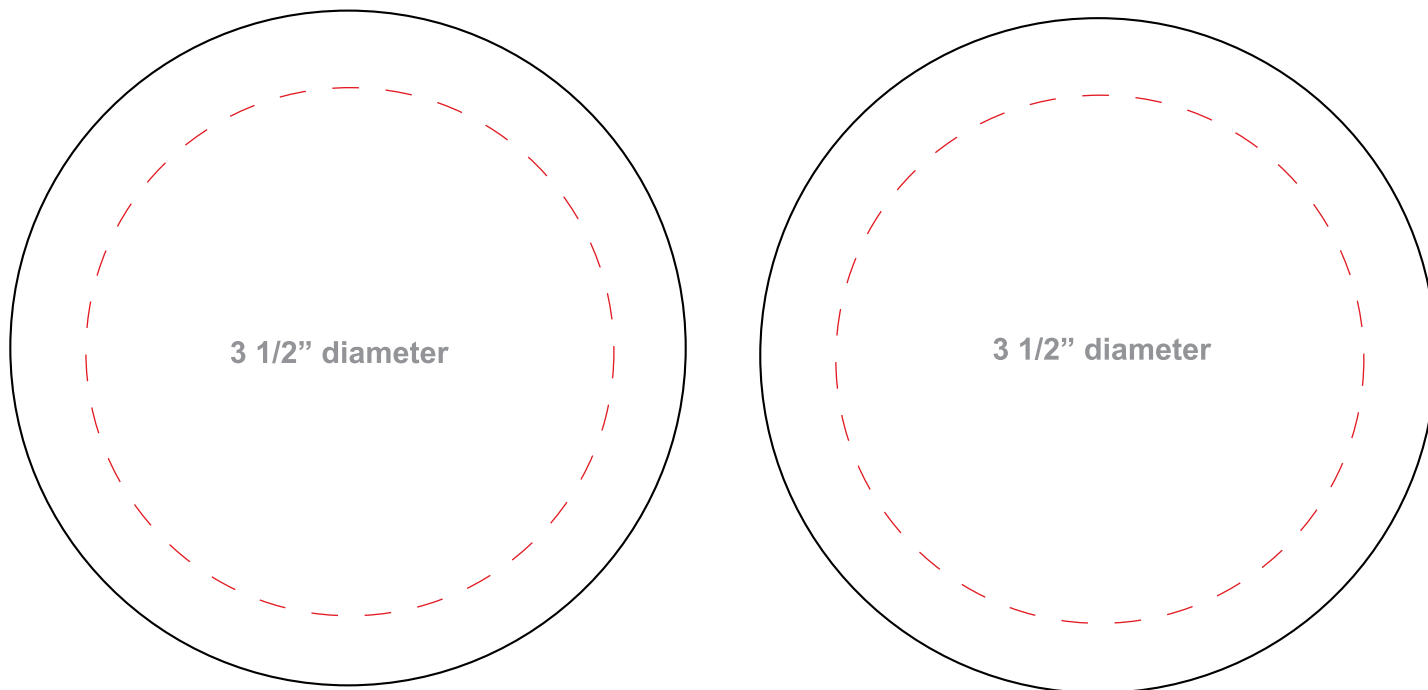

VIECO Inc. - Promotionchoice.com

Proof Sheet - Round Stone Coaster Set (4-Piece)

Imprint Area: Screen Print: 3 1/2" diameter.; Full Color: full bleed.

Ink Color(s):

Small detail will fill in

SCREEN PRINT

Full Color

Note: Virtual Proofs are intended to be an approximate representation of what a client's logo might look like on our products. Logos and information printed on actual pieces may vary in color & size.